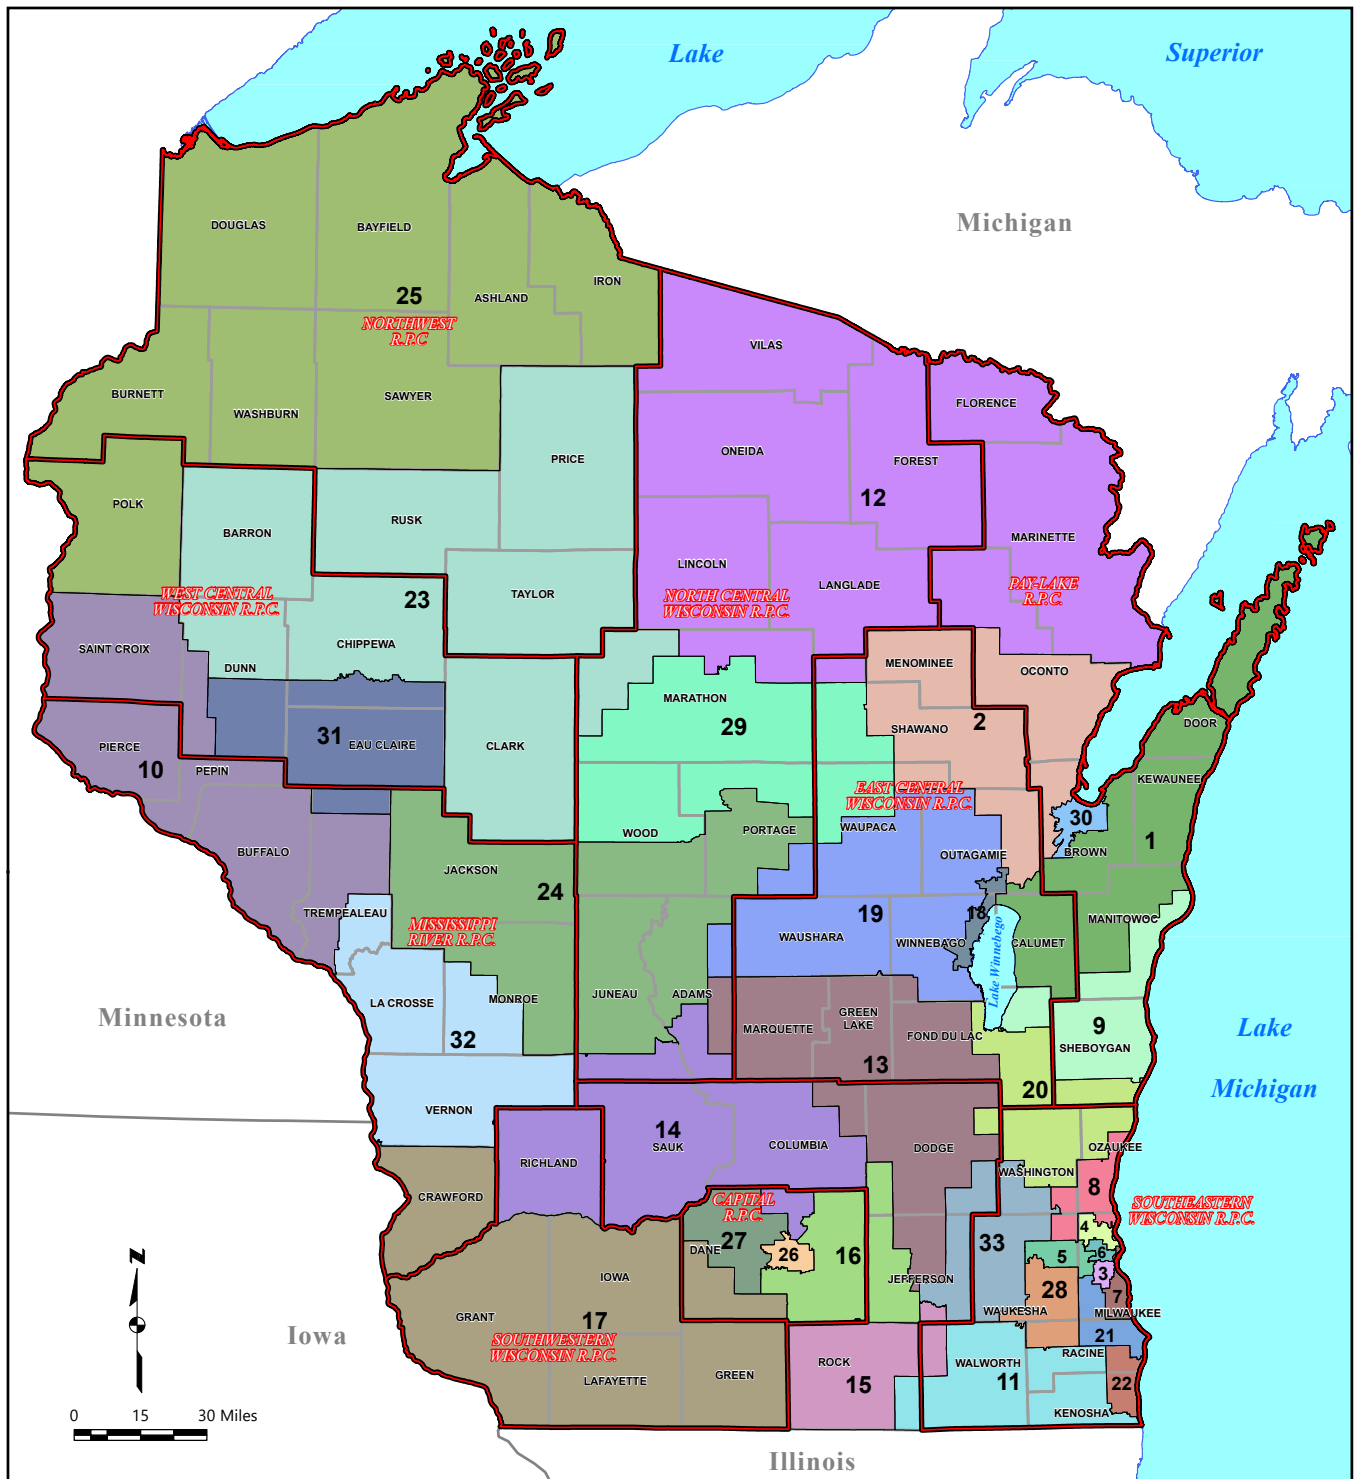

State of Wisconsin RPCs and Senate Districts
 2023 - 2024 Wisconsin Legislature (Revised March 2024)

Regional Planning Commissions		2023 - 2024 WISCONSIN SENATORS					
Source: Base data provided by the State Cartographers Office and WDNr, MPO and RPC data provided by WDOT. Assembly Districts provided by the Legislative Technology Services Bureau. Representative names by https://legis.wisconsin.gov District boundaries effective: January 3, 2023.		JACQUE, ANDRÉ (1)	LARSON, CHRIS (7)	JAGLER, JOHN (13)	CABRAL-GUEVARA, RACHAEL (19)	QUINN, ROMAINE (25)	SMITH, JEFF (31)
This data was created for use by the Southeastern Wisconsin Regional Planning Commission (SEWRPC). Any other use/application of this information is the responsibility of the user and such application is at their own risk. SEWRPC disclaims all liability regarding fitness of the information for any use other than the for SEWRPC business.		COWLES, ROBERT (2)	KNODL, DANIEL (8)	BALLWEG, JOAN (14)	STROBEL, DUEY (20)	ROYS, KELDA (26)	KAPENGA, CHRIS (33)
** Senate Districts are formed from three consecutive Assembly Districts. For example: Senate District 1 is comprised of Assembly Districts 1, 2, and 3. Senate District 2 is comprised of Assembly Districts 4, 5, and 6, and so on.		CARPENTER, TIM (3)	LEMAHIEU, DEVIN (9)	SPREITZER, MARK (15)	WANGGAARD, VAN (21)	HESELBEIN, DIANNE (27)	PPAFF, BRAD (32)
		TAYLOR, LENA (4)	STAFSHOLT, ROB (10)	AGARD, MELISSA (16)	WIRCH, ROBERT (22)	BRADLEY, JULIAN (28)	
		HUTTON, ROB (5)	NASS, STEPHEN (11)	MARKLEIN, HOWARD (17)	JAMES, JESSE (23)	TOMCZYK, CORY (29)	
		JOHNSON, LATONYA (6)	FELCKOWSKI, MARY (12)	FEYEN, DAN (18)	TESTIN, PATRICK (24)	WINBERGER, ERIC (30)	