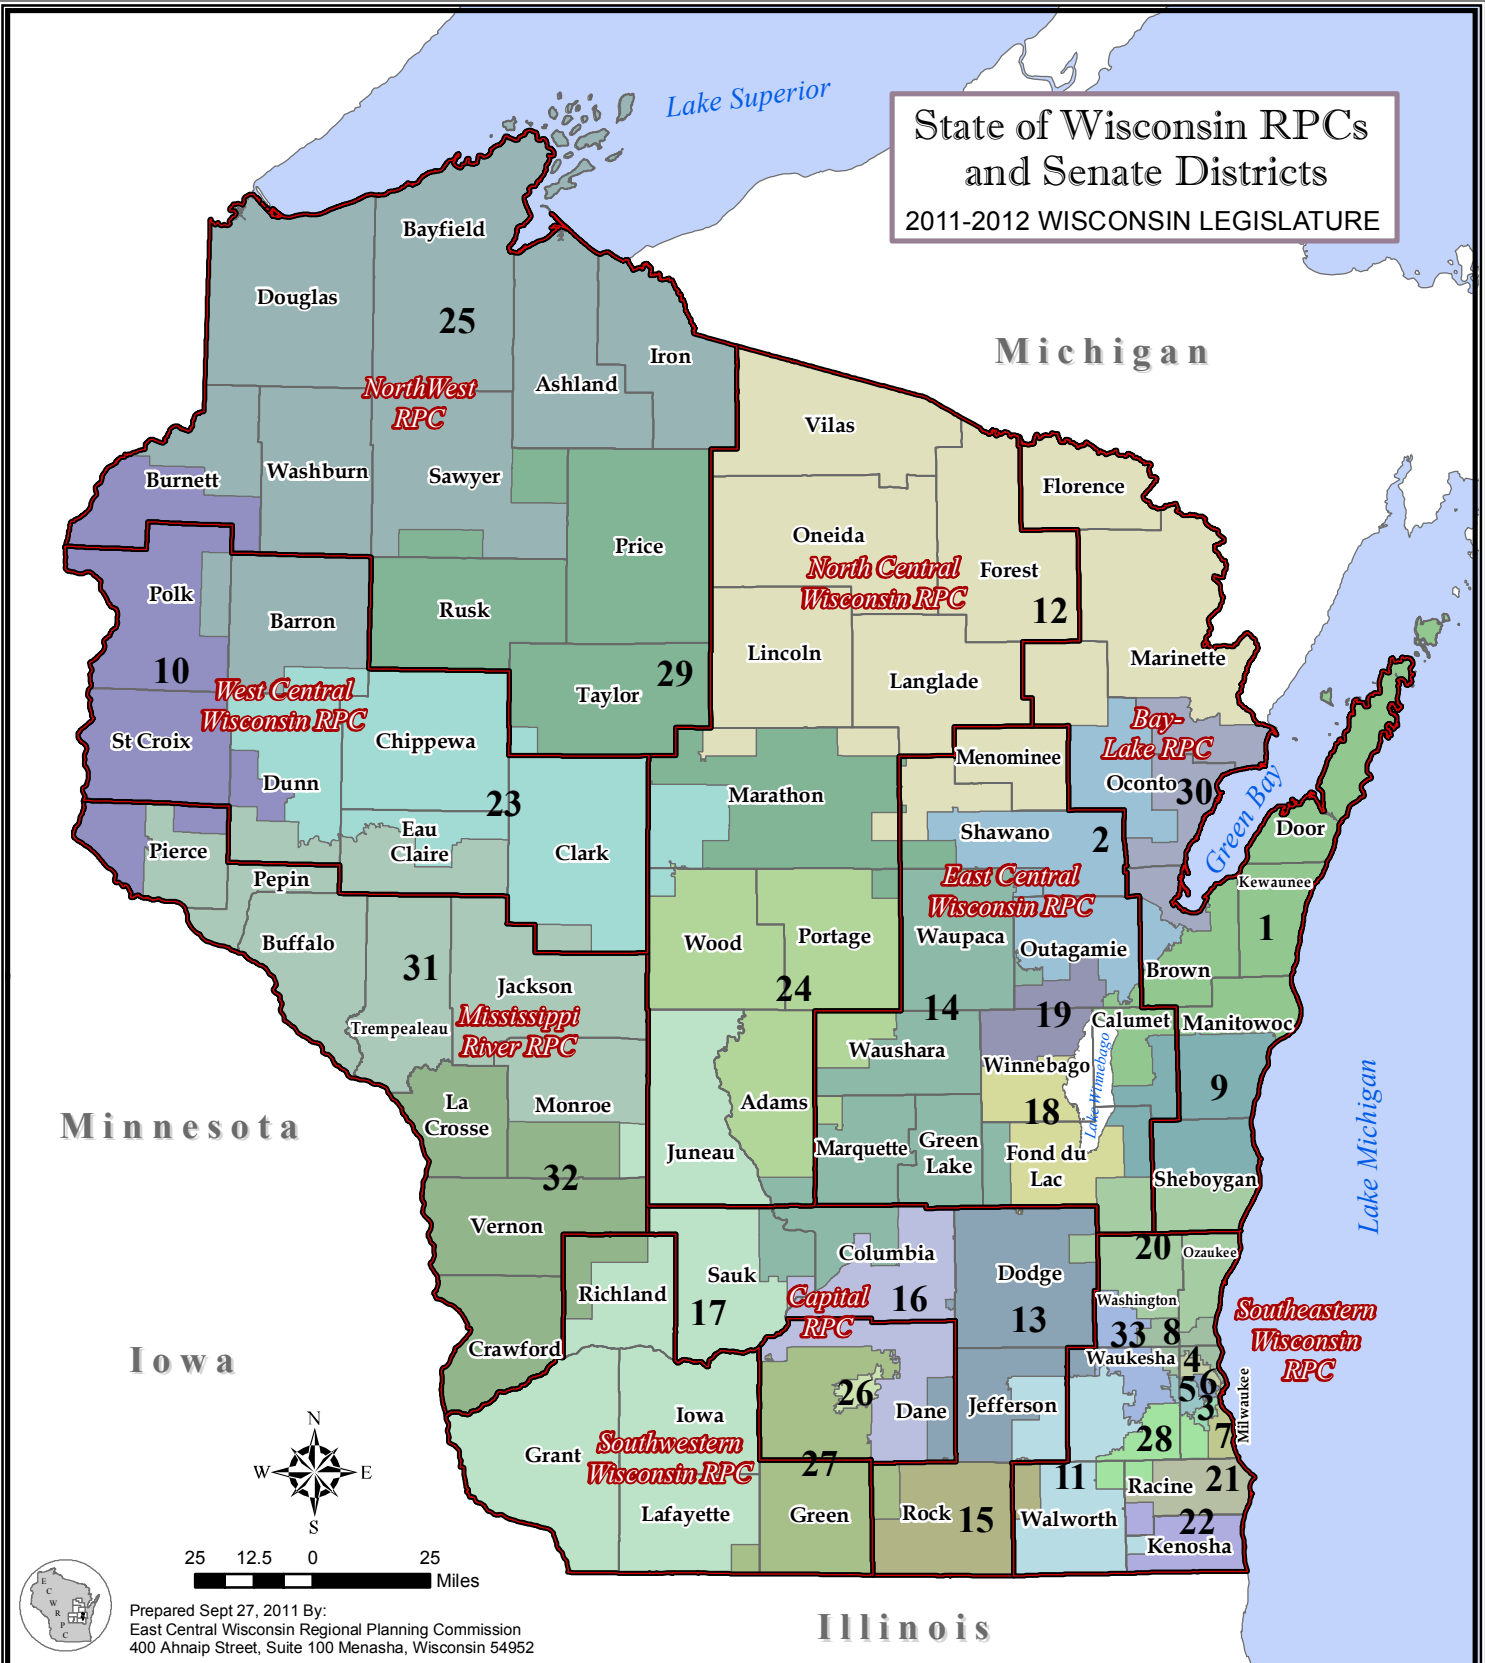

State of Wisconsin RPCs and Senate Districts  
2011-2012 WISCONSIN LEGISLATURE

25 12.5 0 25 Miles

Prepared Sept 27, 2011 By:  
East Central Wisconsin Regional Planning Commission  
400 Ahnaip Street, Suite 100 Menasha, Wisconsin 54952

 Regional Planning Commissions

Sources: Base data provided by the WIDNR, MPO & RPC data provided by the WisDOT. Districts provided by the Legislative Technology Services Bureau. Districts were created by the Federal Court Redistricting Decision Dated May 30, 2002.

This data was created for use by the East Central Wisconsin Regional Planning Commission Geographic Information System. Any other use/application of this information is the responsibility of the user and such use/application is at their own risk. East Central Wisconsin Regional Planning Commission disclaims all liability regarding fitness of the information for any use other than for East Central Wisconsin Regional Planning Commission business.

\*\* Senate Districts are formed from three consecutive Assembly Districts. For example, Senate District 1 is comprised of Assembly Districts 1, 2, and 3. Senate District 2 is comprised of Assembly Districts 4, 5, and 6, and so on.